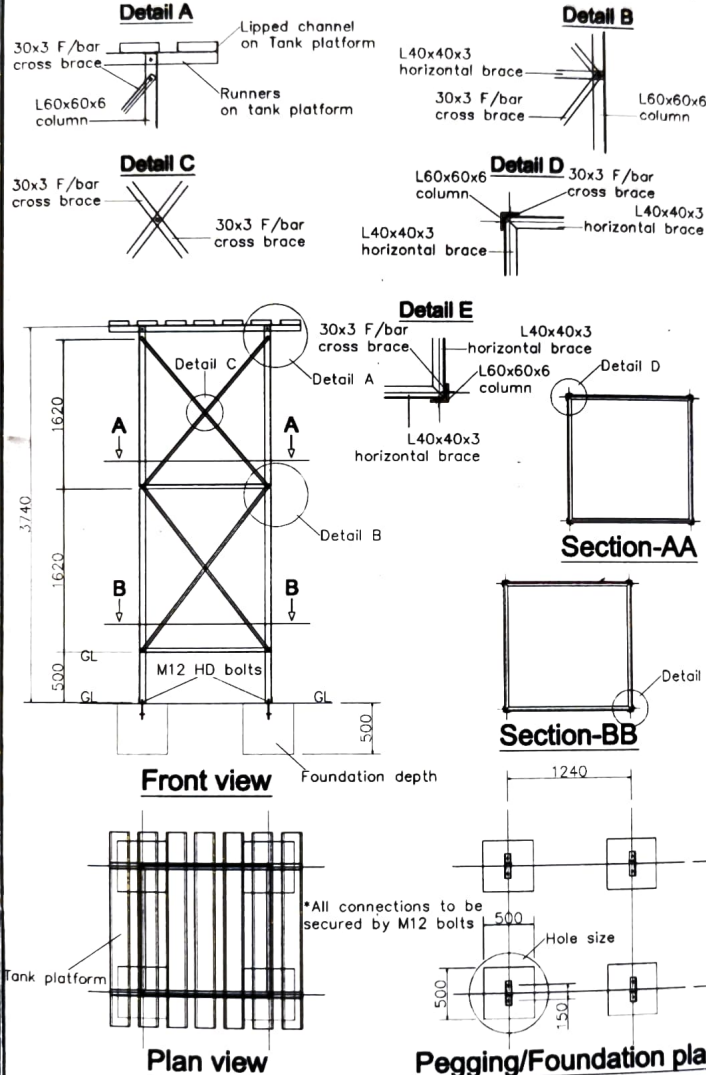

ZWE Steel 5000 ltr Collapsible tank stand

ZWE Steel 5000 ltr Collapsible tank stand

Note:
*Bracing procedure to be repeated on faces (D & B).