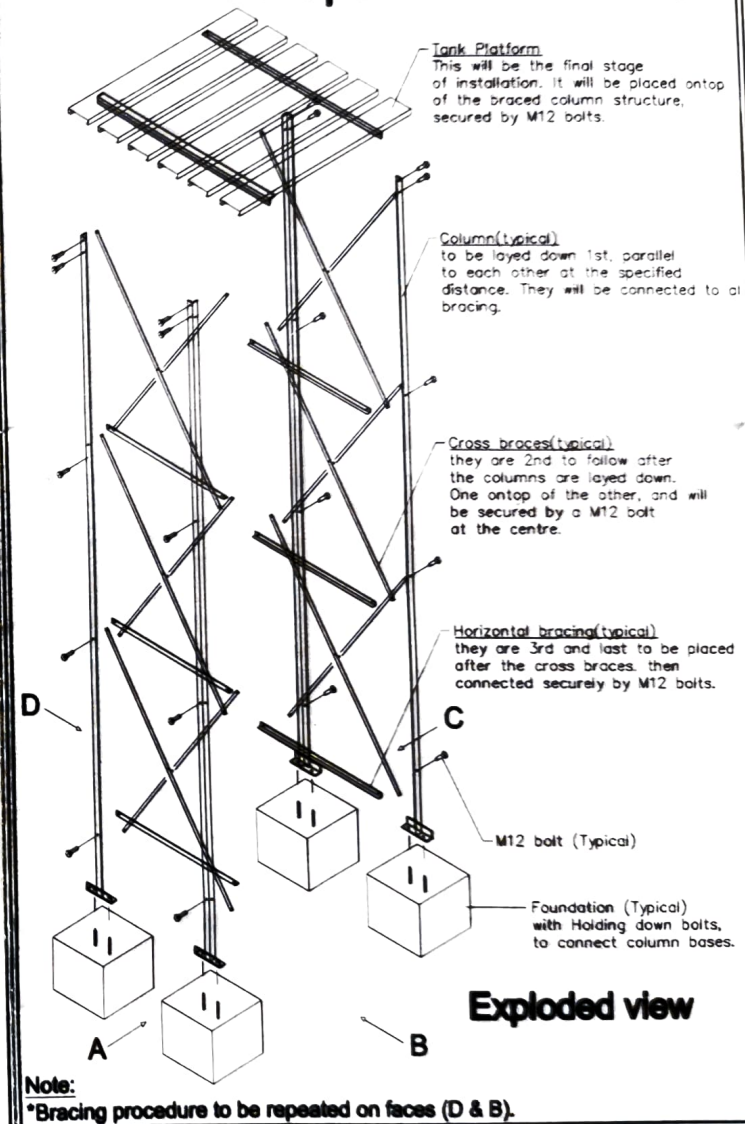

ZWE Steel 5000 ltr Collapsible tank stand

ZWE Steel 5000 ltr Collapsible tank stand

ZWE Steel Installation Manual

5000 ltr Collapsible Tank stand

For Further Enquiries Contact us at No. 62 Harare Drive, Marlborough, Harare
Contact: +263 784 526 551 | +263 772 162 450 | +263 784 526 000

ZWE Steel 5000 ltr Collapsible tank stand

ZWE Steel 5000 ltr Collapsible tank stand

Note:
*Bracing procedure to be repeated on faces (D & B).