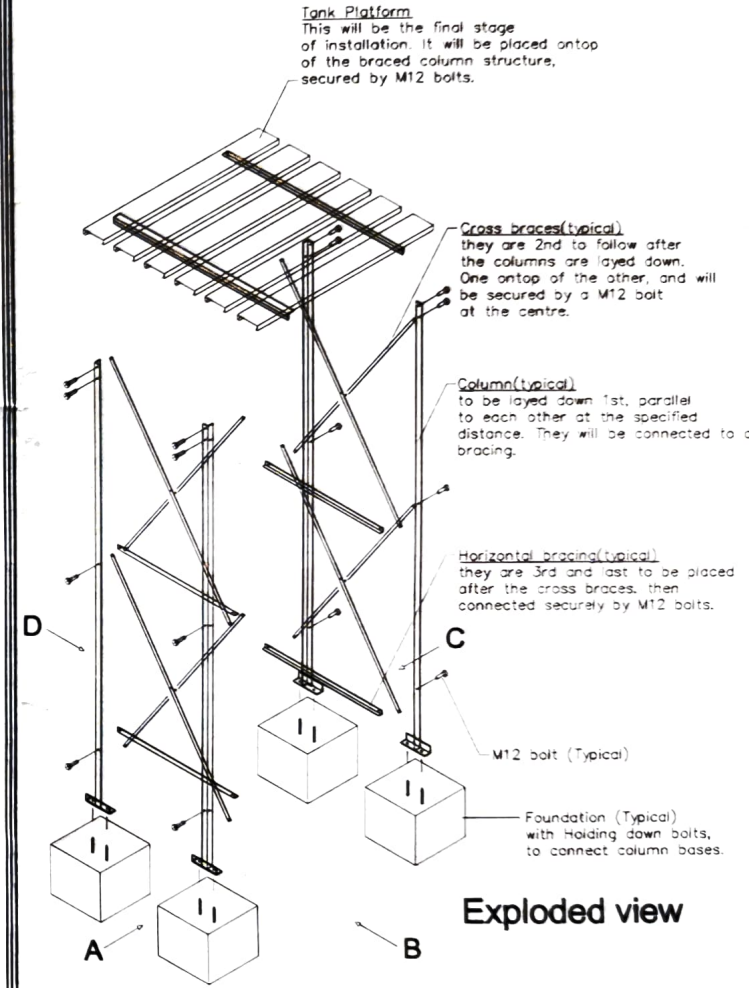

ZWE Steel 5000 ltr Collapsible tank stand

ZWE Steel 5000 ltr Collapsible tank stand

ZWE Steel Installation Manual

5000 ltr Collapsible Tank stand

For Further Enquiries Contact us at No. 62 Harare Drive, Marlborough, Harare
Contact: +263 784 526 551 | +263 772 162 450 | +263 784 526 000

ZWE Steel 5000 ltr Collapsible tank stand

ZWE Steel 5000 ltr Collapsible tank stand

Note:
*Bracing procedure to be repeated on faces (D & B).