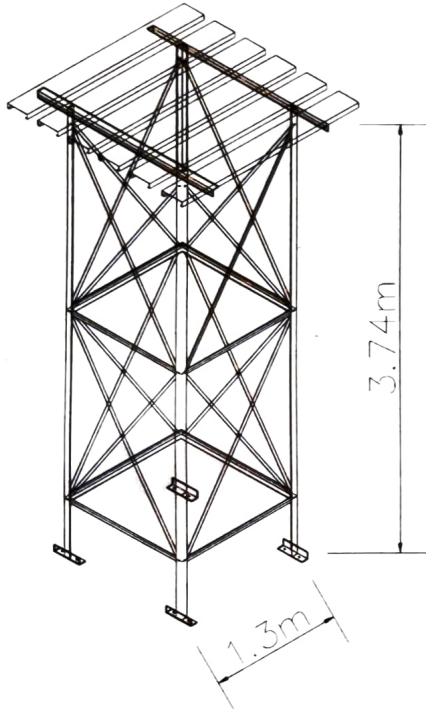

ZWE Steel Installation Manual

5000 ltr Collapsible Tank stand

For Further Enquiries Contact us at No. 62 Harare Drive, Marlborough, Harare
Contact: +263 784 526 551 | +263 772 162 450 | +263 784 526 000

ZWE Steel 5000 ltr Collapsible tank stand

ZWE Steel 5000 ltr Collapsible tank stand

ZWE Steel Installation Manual

5000 ltr Collapsible Tank stand

For Further Enquiries Contact us at No. 62 Harare Drive, Marlborough, Harare
Contact: +263 784 526 551 | +263 772 162 450 | +263 784 526 000

ZWE Steel 5000 ltr Collapsible tank stand

ZWE Steel 5000 ltr Collapsible tank stand

Note:
*Bracing procedure to be repeated on faces (D & B).