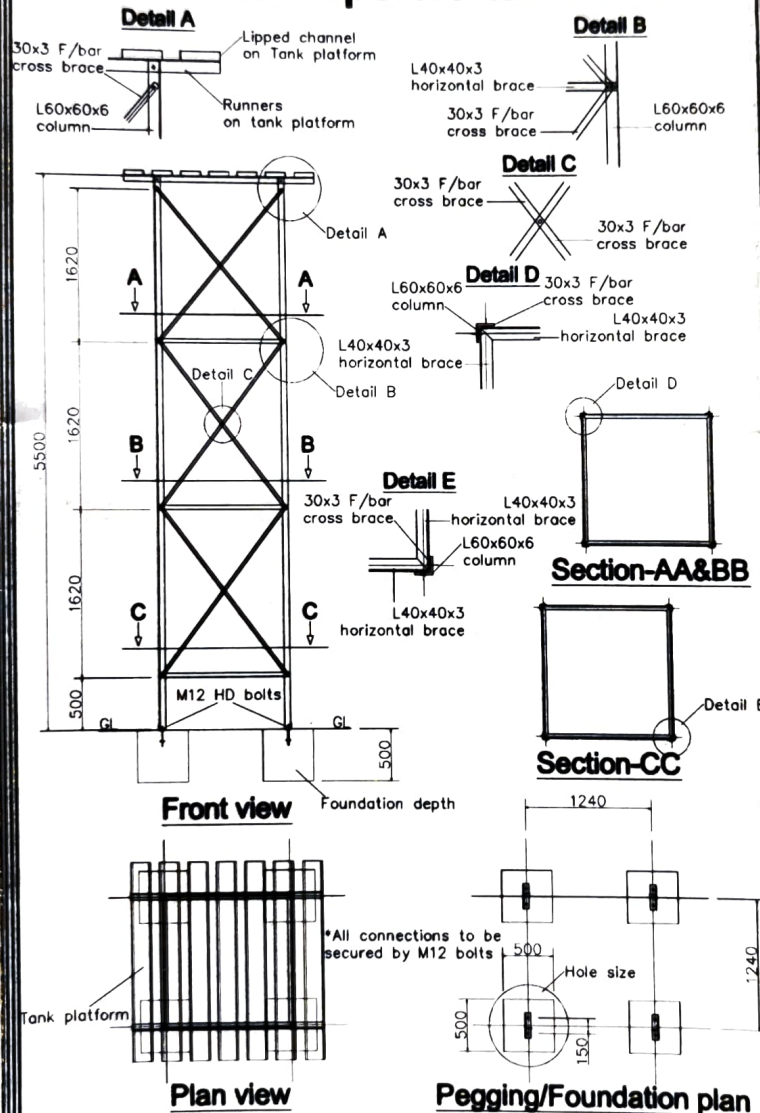

ZWE Steel 5000 ltr Collapsible tank stand

ZWE Steel 5000 ltr Collapsible tank stand

ZWE Steel Installation Manual

5000 ltr Collapsible Tank stand

For Further Enquiries Contact us at No. 62 Harare Drive, Marlborough, Harare
Contact: +263 784 526 551 | +263 772 162 450 | +263 784 526 000

ZWE Steel 5000 ltr Collapsible tank stand

ZWE Steel 5000 ltr Collapsible tank stand

Note:
*Bracing procedure to be repeated on faces (D & B).