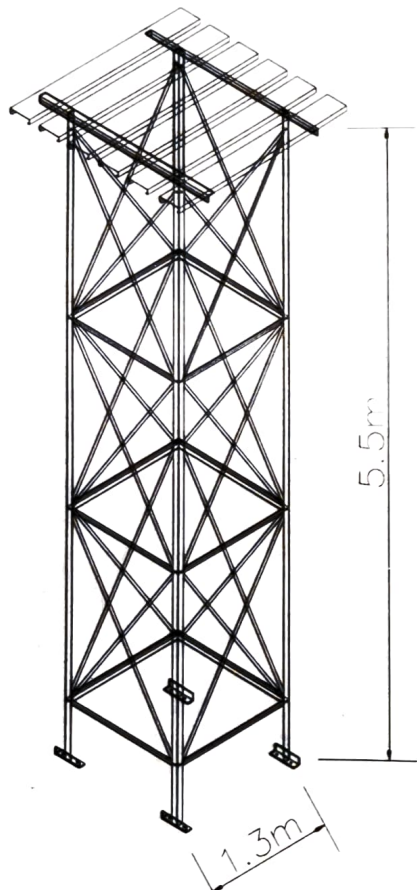

ZWE Steel Installation Manual

5000 ltr Collapsible Tank stand

For Further Enquiries Contact us at No. 62 Harare Drive, Marlborough, Harare
Contact: +263 784 526 551 | +263 772 162 450 | +263 784 526 000

ZWE Steel 5000 ltr Collapsible tank stand

ZWE Steel 5000 ltr Collapsible tank stand

ZWE Steel Installation Manual

5000 ltr Collapsible Tank stand

For Further Enquiries Contact us at No. 62 Harare Drive, Marlborough, Harare
Contact: +263 784 526 551 | +263 772 162 450 | +263 784 526 000

ZWE Steel 5000 ltr Collapsible tank stand

ZWE Steel 5000 ltr Collapsible tank stand

Note:
*Bracing procedure to be repeated on faces (D & B).